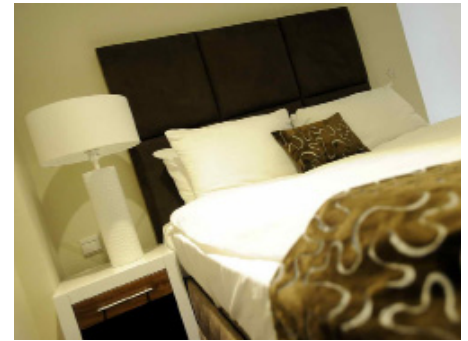

The George
Urban Boutique Hotel

your conference/meeting at the george

The George is nothing short of a fresh, spacious and calm oasis dedicated to style, relaxation and everything that makes life pleasurable. The hotel offers the perfect location for beaches, restaurants, casinos and nightlife.

Restore your flow of energy in our indoor heated swimming pool equipped with sauna, steam bath and spa. Plus, you can always stay connected with our fast wireless internet access. The George Hotel Malta provides its business guests with first-class facilities including state of the art conference and meeting rooms and long let fully equipped studio apartments.

the boardroom

Our beautifully appointed Boardroom can host up to 12 people and is located on the Ground floor.

conference room types

180 square metres of meeting space that may be divided into 3 smaller rooms. Ideal for plenary sessions and conference sessions and break out possibilities.

useful information

- All major credit cards accepted
- Electricity 240 volts, 50Hz (three pin sockets)

room accommodation

- WiFi and Wired Internet
- 32" LCD TV
- Walk in rain showers
- Work desk
- Molton Brown bathroom amenities
- i-pod docking station